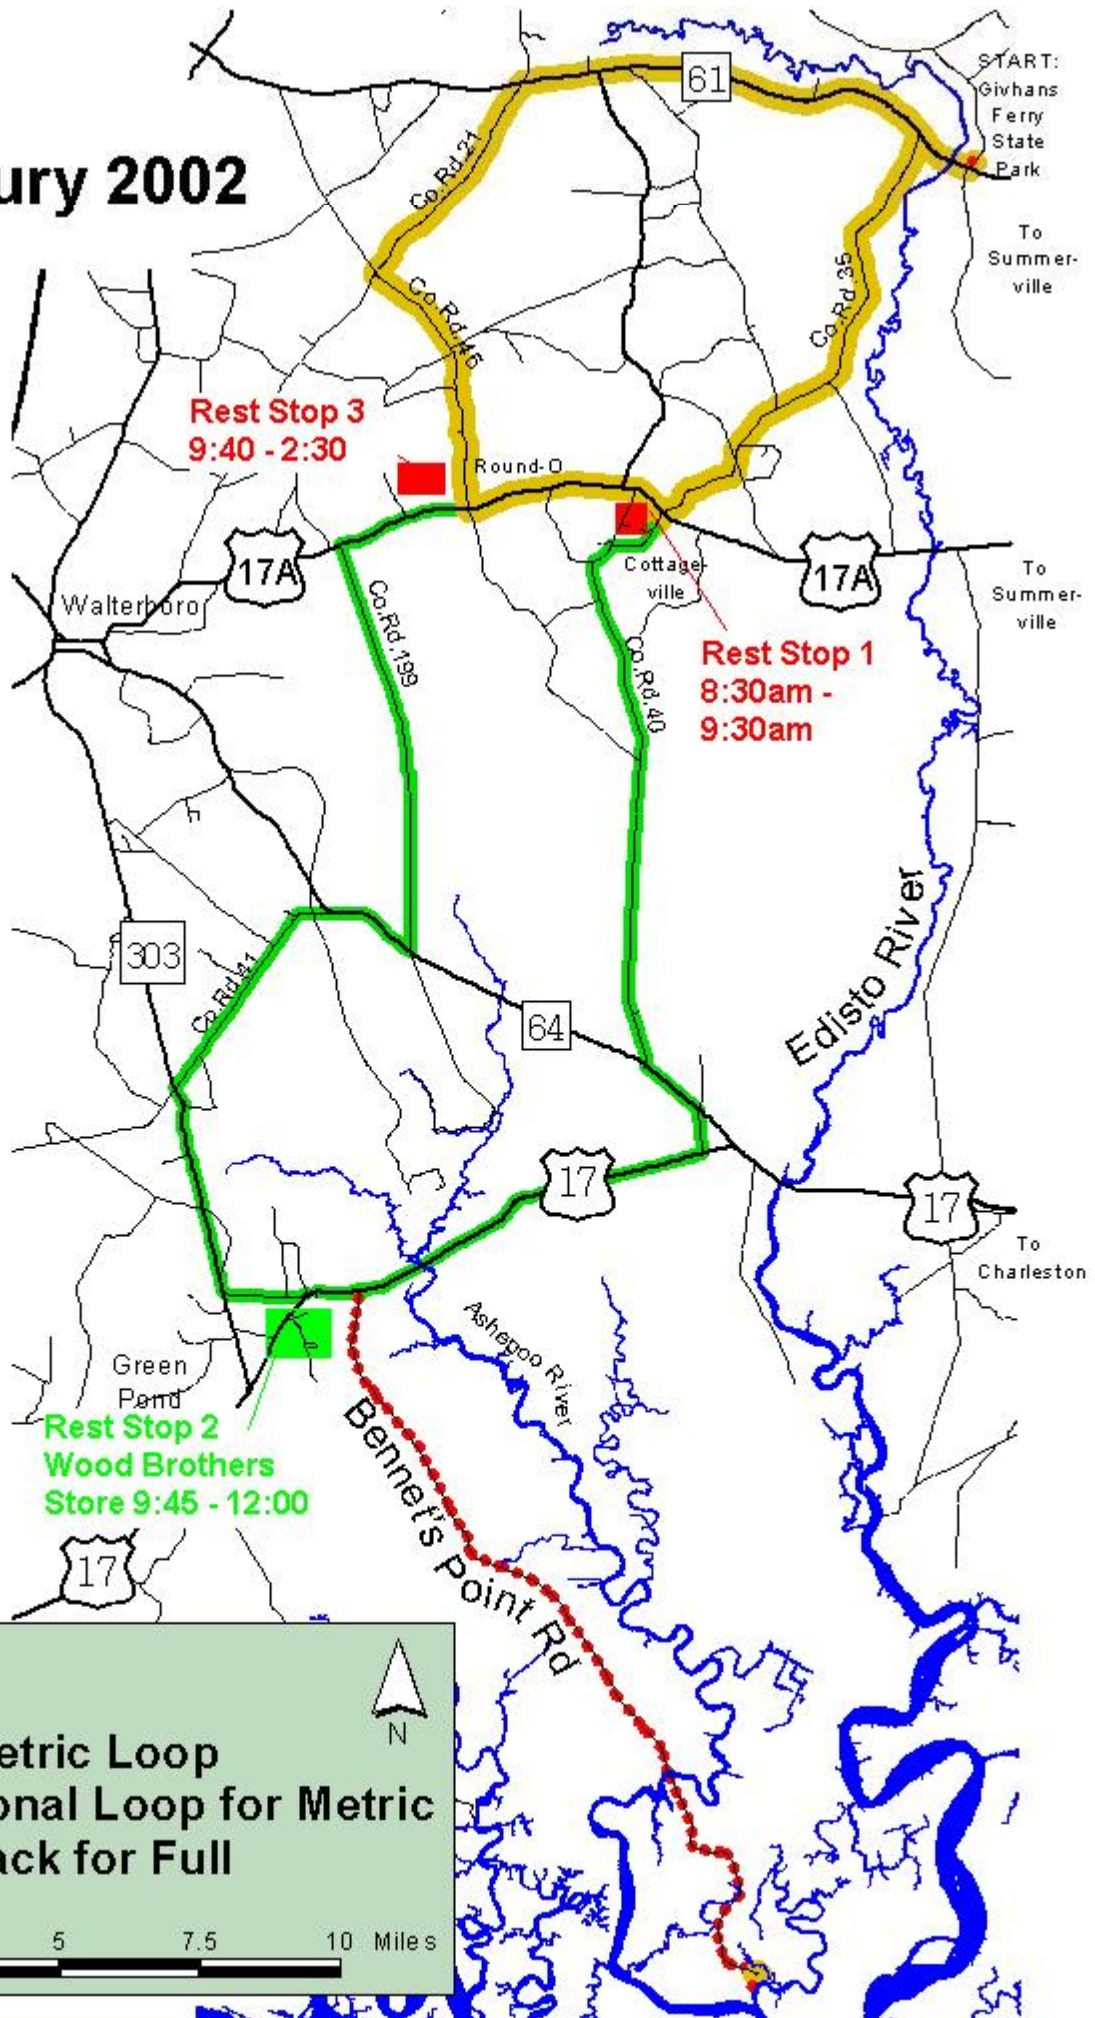

Fall Century 2002

Legend

- Half Metric Loop
- Additional Loop for Metric
- Out-Back for Full

0 2.5 5 7.5 10 Miles